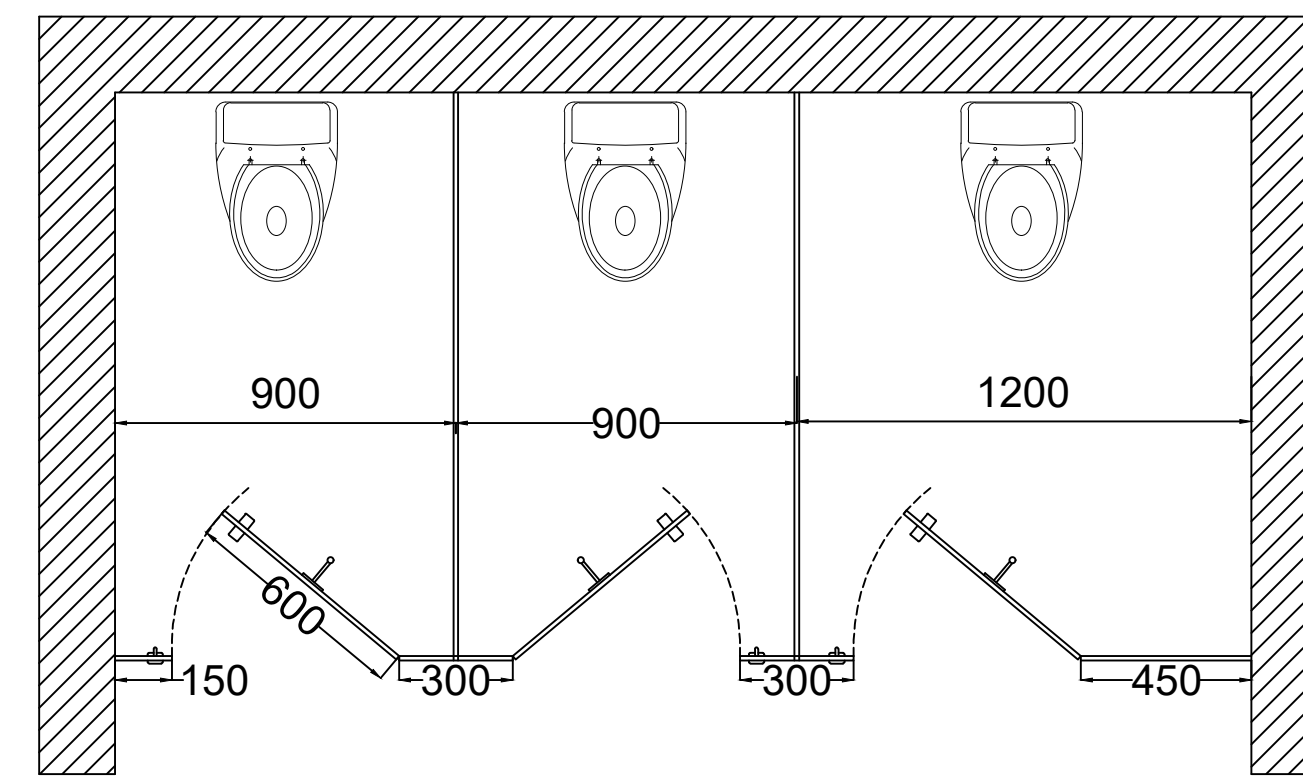

Super Kids Series

Star Kids Series

PLAN

ELEVATION

SECTION

- Approved
- Approved As Noted
- Revised & Resubmit
- Information

Floor Details:
Floor

Title:
Kid Series

Note: -
Total No.s Of Cubicles-06

Sr	Accessories	Material
1.	Panel	12 mm Thick
2.	Divider	12 mm Thick
3.	Profiles	Alu. Anodised
4.	Coat Hook	SS 304 Grade
5.	Hinges	SS 304 Grade
6.	Door Knob	SS 304 Grade
7.	Indicator Lock	SS 304 Grade
8.	Leg	SS 316 Grade