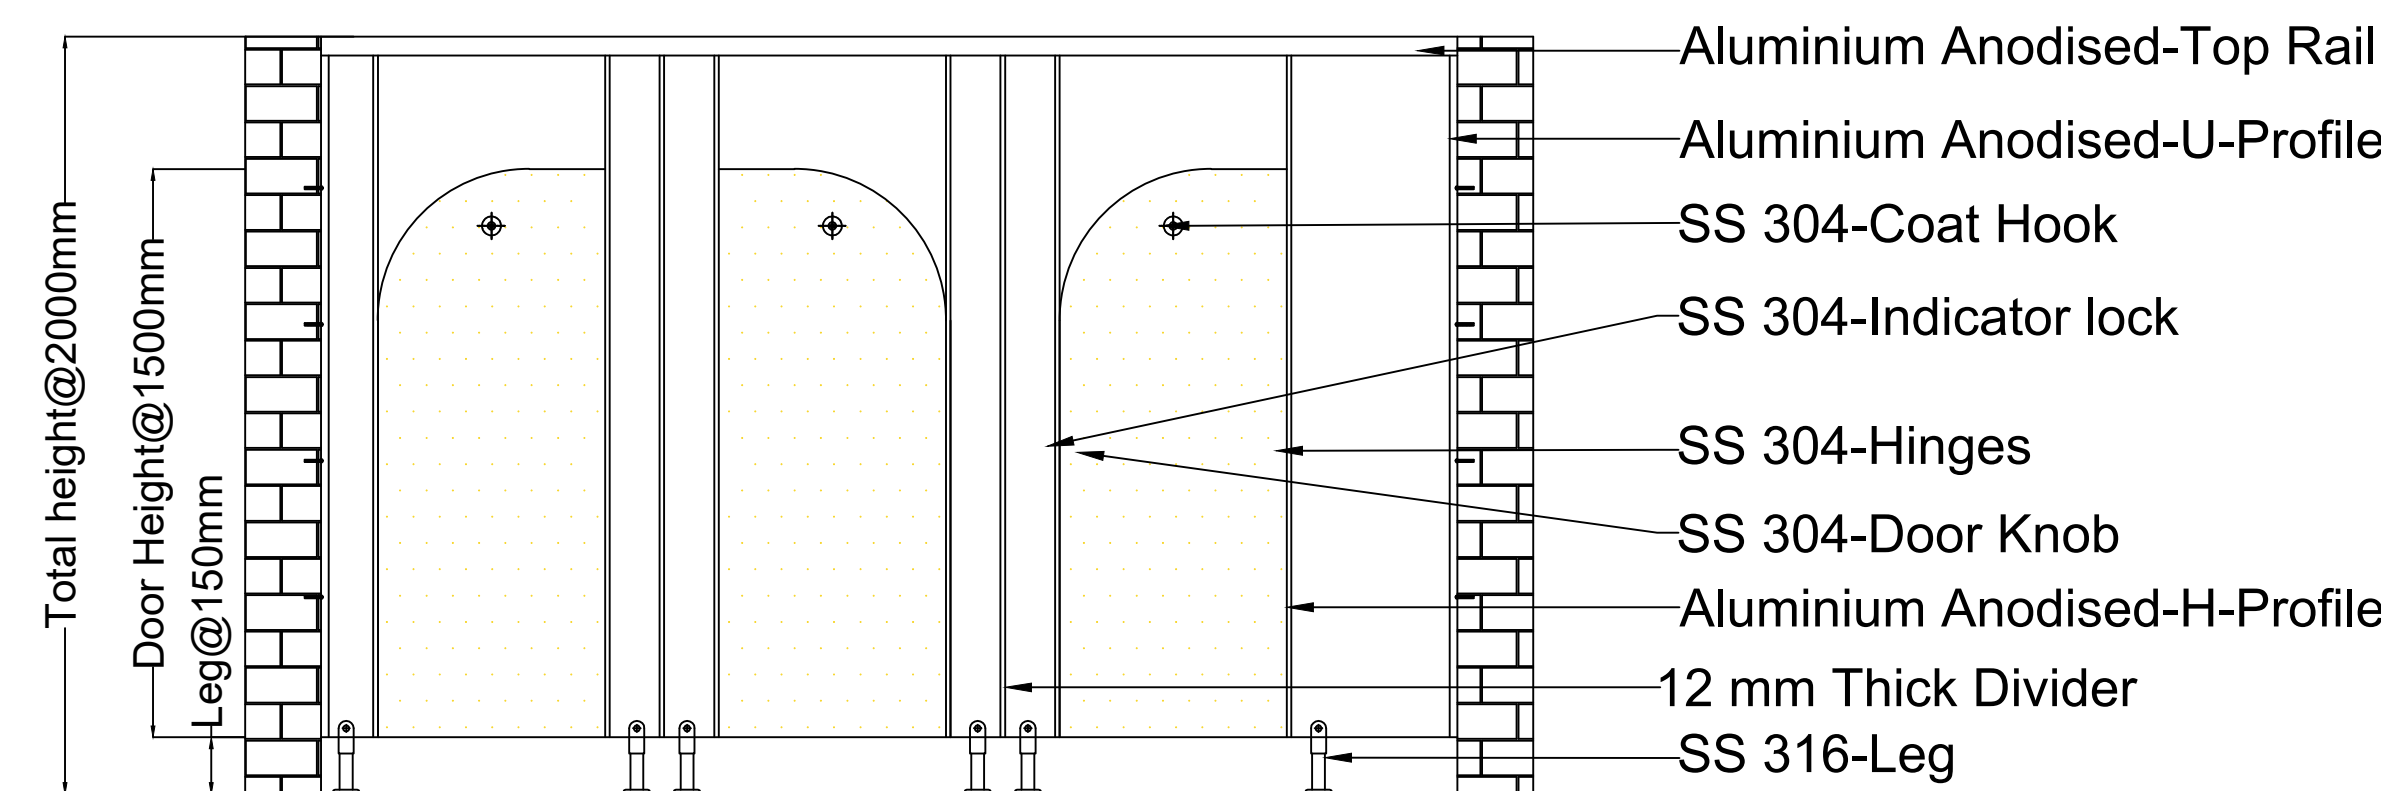

Super Kids Series

Star Kids Series

PLAN

ELEVATION

SECTION

- Approved
- Approved As Noted
- Revised & Resubmit
- Information

Floor Details:
Floor

Title:
Kid Series

Note: -
Total No.s Of Cubicles-06

Sr	Accessories	Material
1.	Panel	12 mm Thick
2.	Divider	12 mm Thick
3.	Profiles	Alu. Anodised
4.	Coat Hook	SS 304 Grade
5.	Hinges	SS 304 Grade
6.	Door Knob	SS 304 Grade
7.	Indicator Lock	SS 304 Grade
8.	Leg	SS 316 Grade