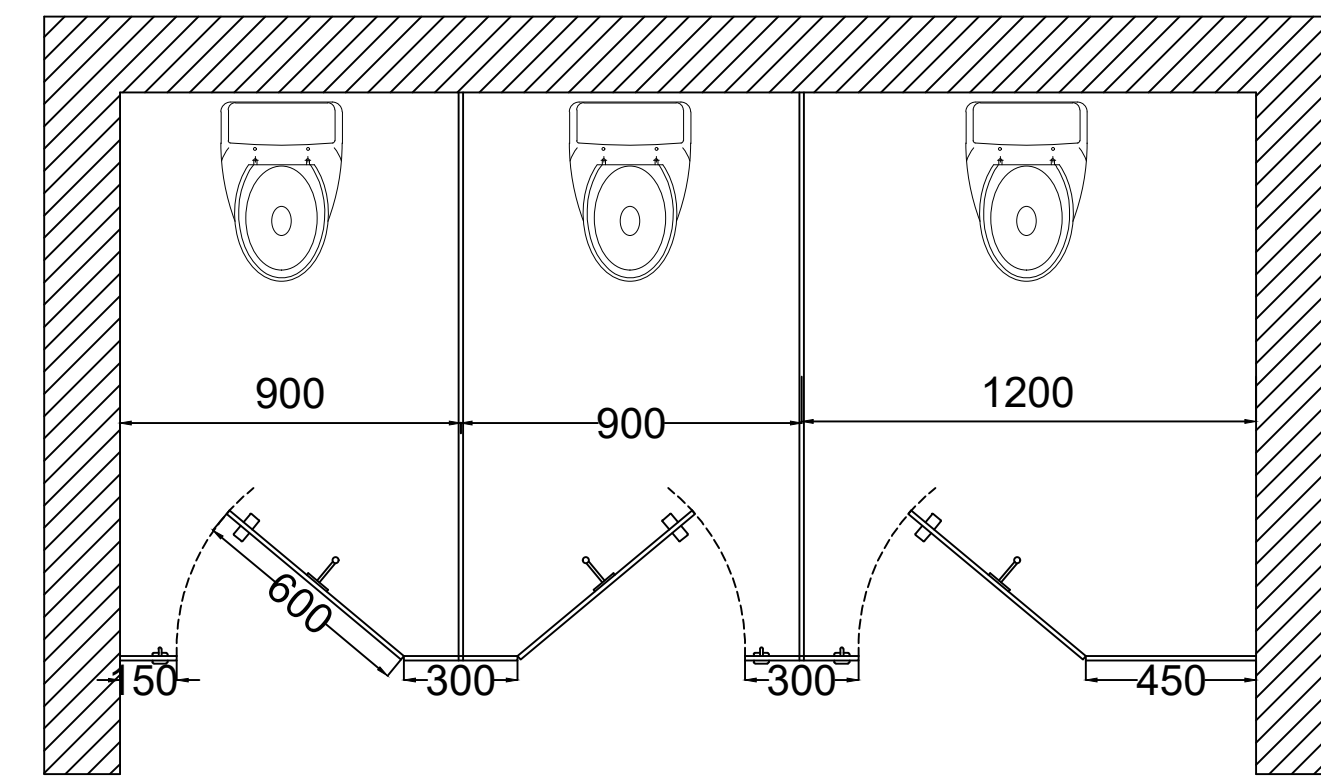

Super Kids Series

Star Kids Series

PLAN

ELEVATION

SECTION

- Approved
- Approved As Noted
- Revised & Resubmit
- Information

Floor Details:
Floor

Title:
Kid Series

Note: -
Total No.s Of Cubicles-06

Sr	Accessories	Material
1.	Panel	12 mm Thick
2.	Divider	12 mm Thick
3.	Profiles	Alu. Anodised
4.	Coat Hook	SS 304 Grade
5.	Hinges	SS 304 Grade
6.	Door Knob	SS 304 Grade
7.	Indicator Lock	SS 304 Grade
8.	Leg	SS 316 Grade