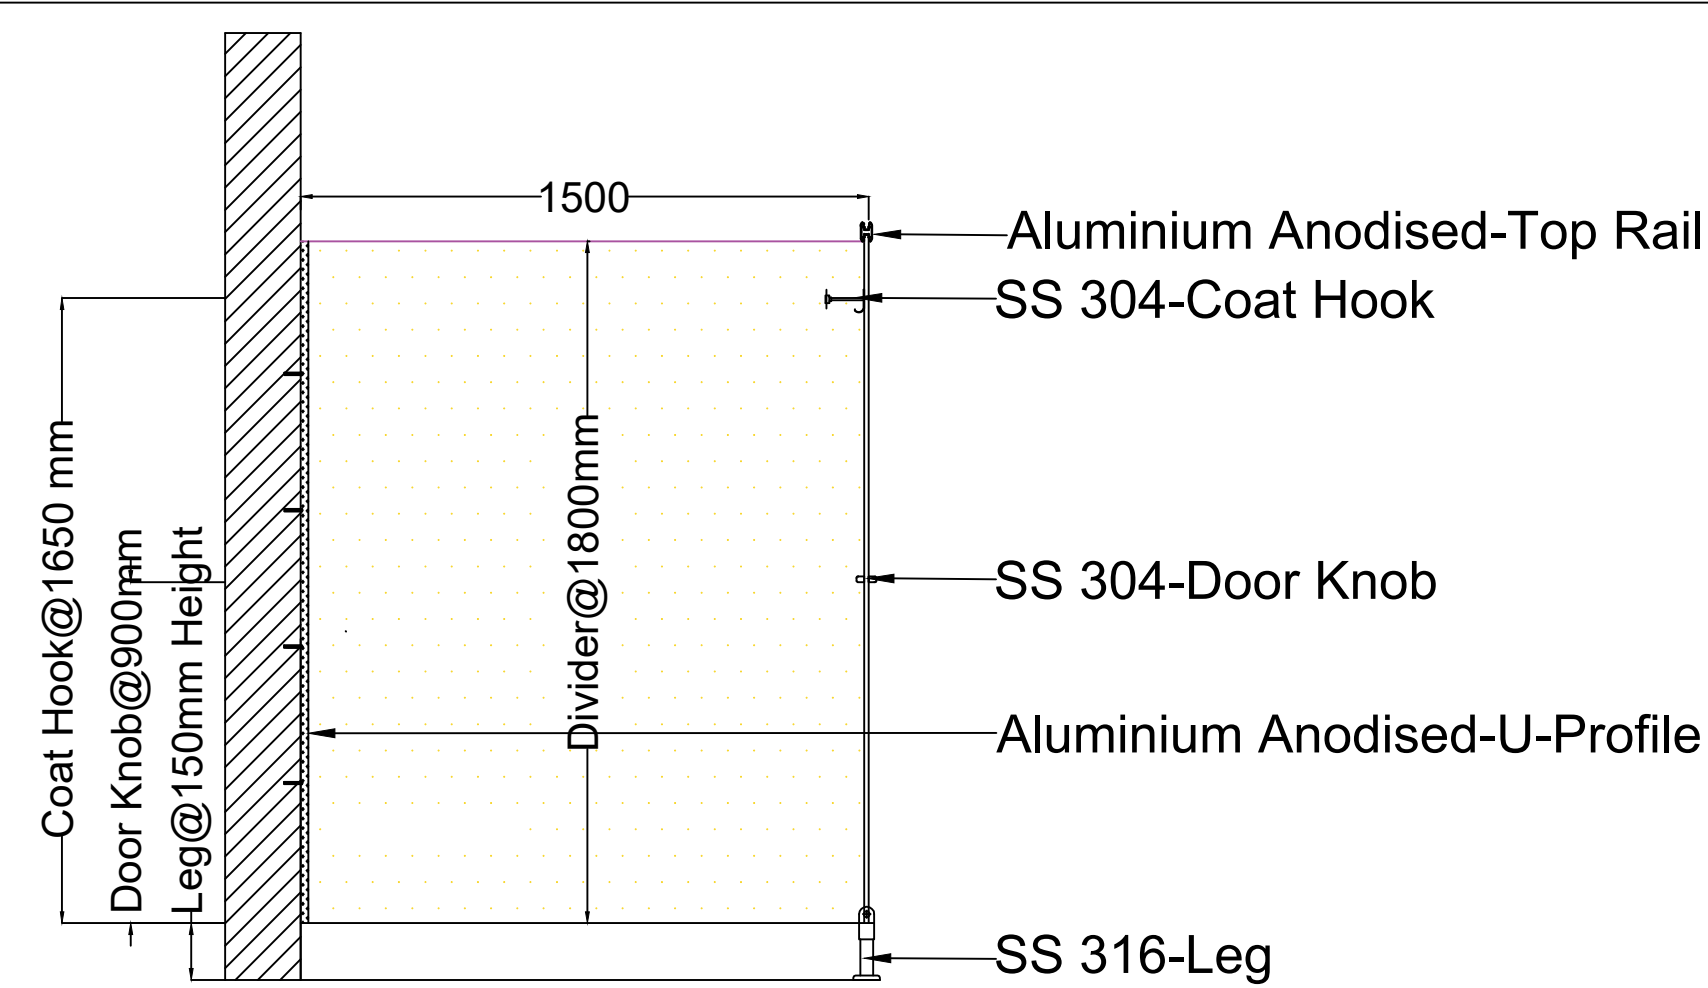

Super Kids Series

Star Kids Series

PLAN

ELEVATION

SECTION

- Approved
- Approved As Noted
- Revised & Resubmit
- Information

Floor Details:
Floor

Title:
Kid Series

Note: -
Total No.s Of Cubicles-06

Sr	Accessories	Material
1.	Panel	12 mm Thick
2.	Divider	12 mm Thick
3.	Profiles	Alu. Anodised
4.	Coat Hook	SS 304 Grade
5.	Hinges	SS 304 Grade
6.	Door Knob	SS 304 Grade
7.	Indicator Lock	SS 304 Grade
8.	Leg	SS 316 Grade