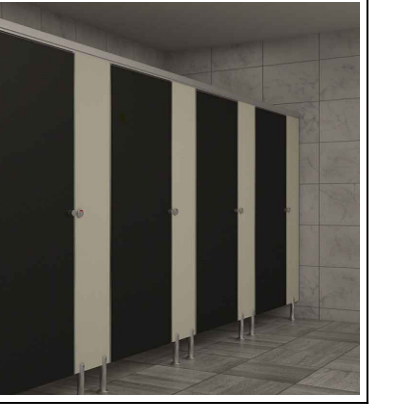

Super Kids Series

Star Kids Series

PLAN

ELEVATION

SECTION

- Approved
- Approved As Noted
- Revised & Resubmit
- Information

Floor Details:
Floor

Title:
Kid Series

Note: -
Total No.s Of Cubicles-06

Sr	Accessories	Material
1.	Panel	12 mm Thick
2.	Divider	12 mm Thick
3.	Profiles	Alu. Anodised
4.	Coat Hook	SS 304 Grade
5.	Hinges	SS 304 Grade
6.	Door Knob	SS 304 Grade
7.	Indicator Lock	SS 304 Grade
8.	Leg	SS 316 Grade