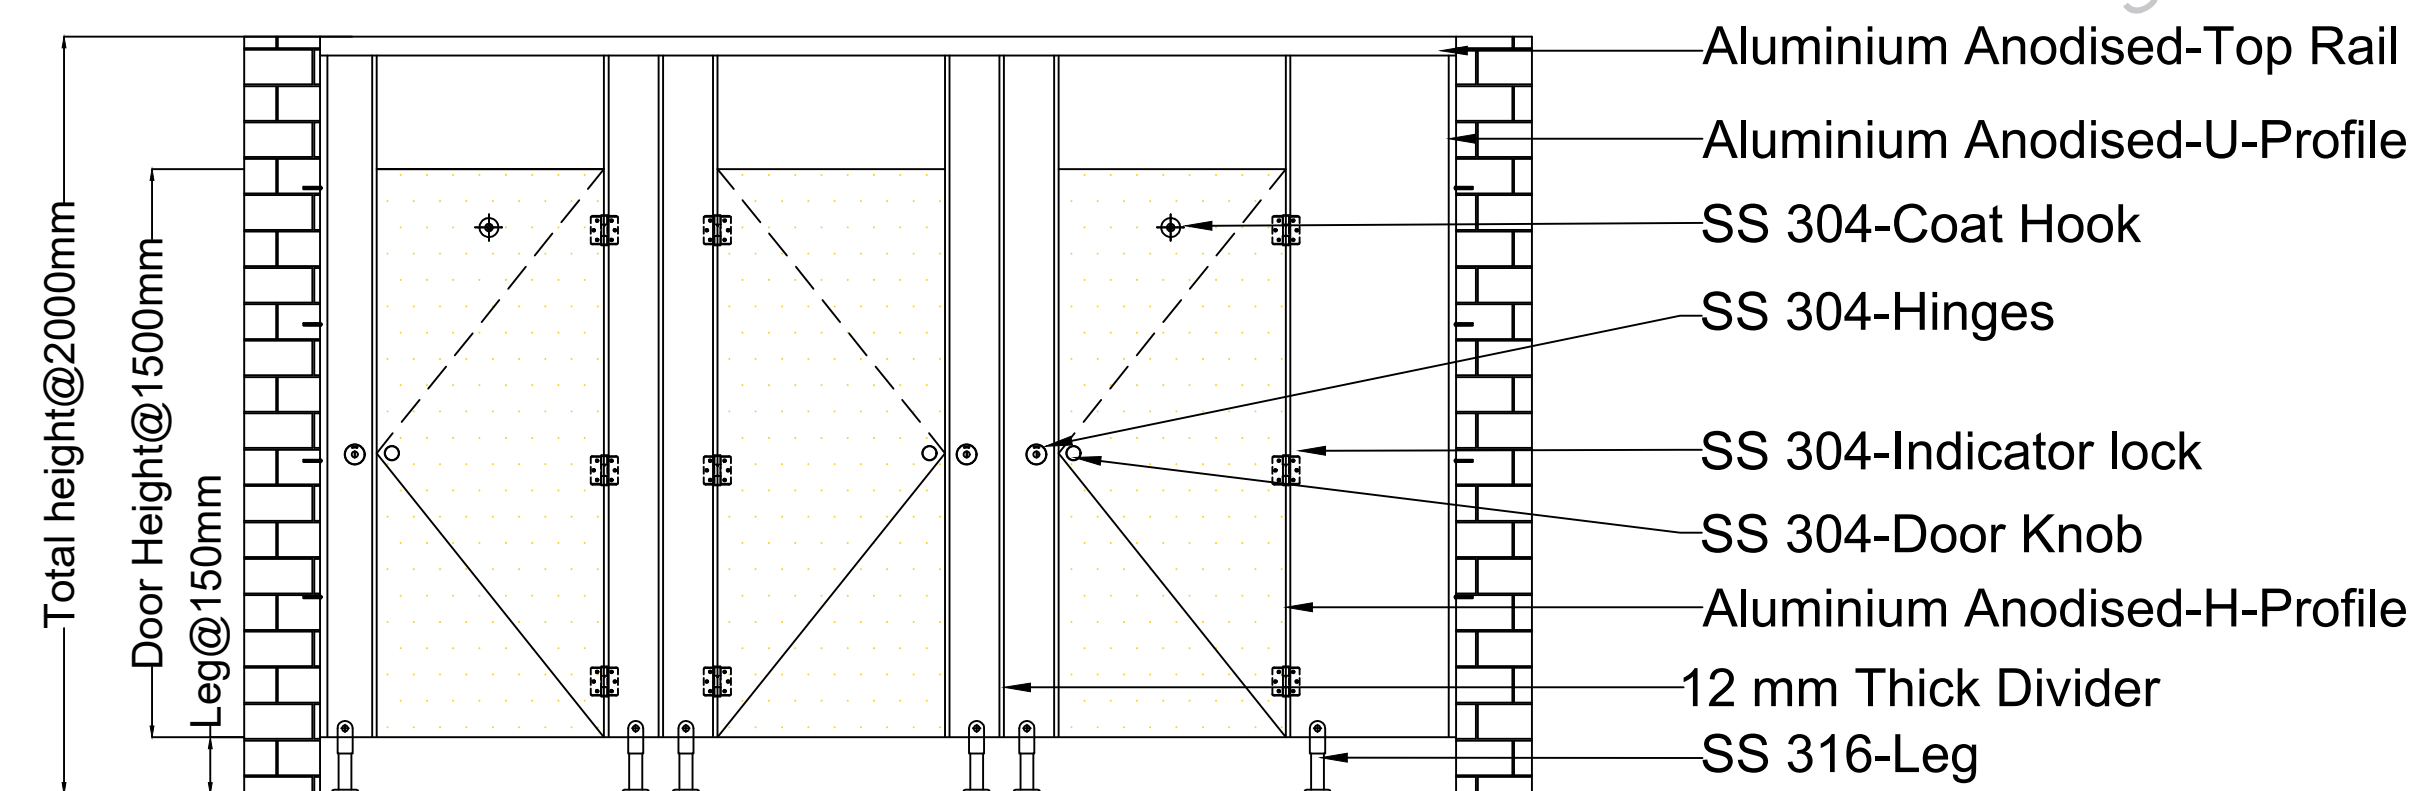

Super Kids Series

Star Kids Series

PLAN

ELEVATION

SECTION

- Approved
- Approved As Noted
- Revised & Resubmit
- Information

Floor Details:
Floor

Title:
Kid Series

Note: -
Total No.s Of Cubicles-06

Sr	Accessories	Material
1.	Panel	12 mm Thick
2.	Divider	12 mm Thick
3.	Profiles	Alu. Anodised
4.	Coat Hook	SS 304 Grade
5.	Hinges	SS 304 Grade
6.	Door Knob	SS 304 Grade
7.	Indicator Lock	SS 304 Grade
8.	Leg	SS 316 Grade